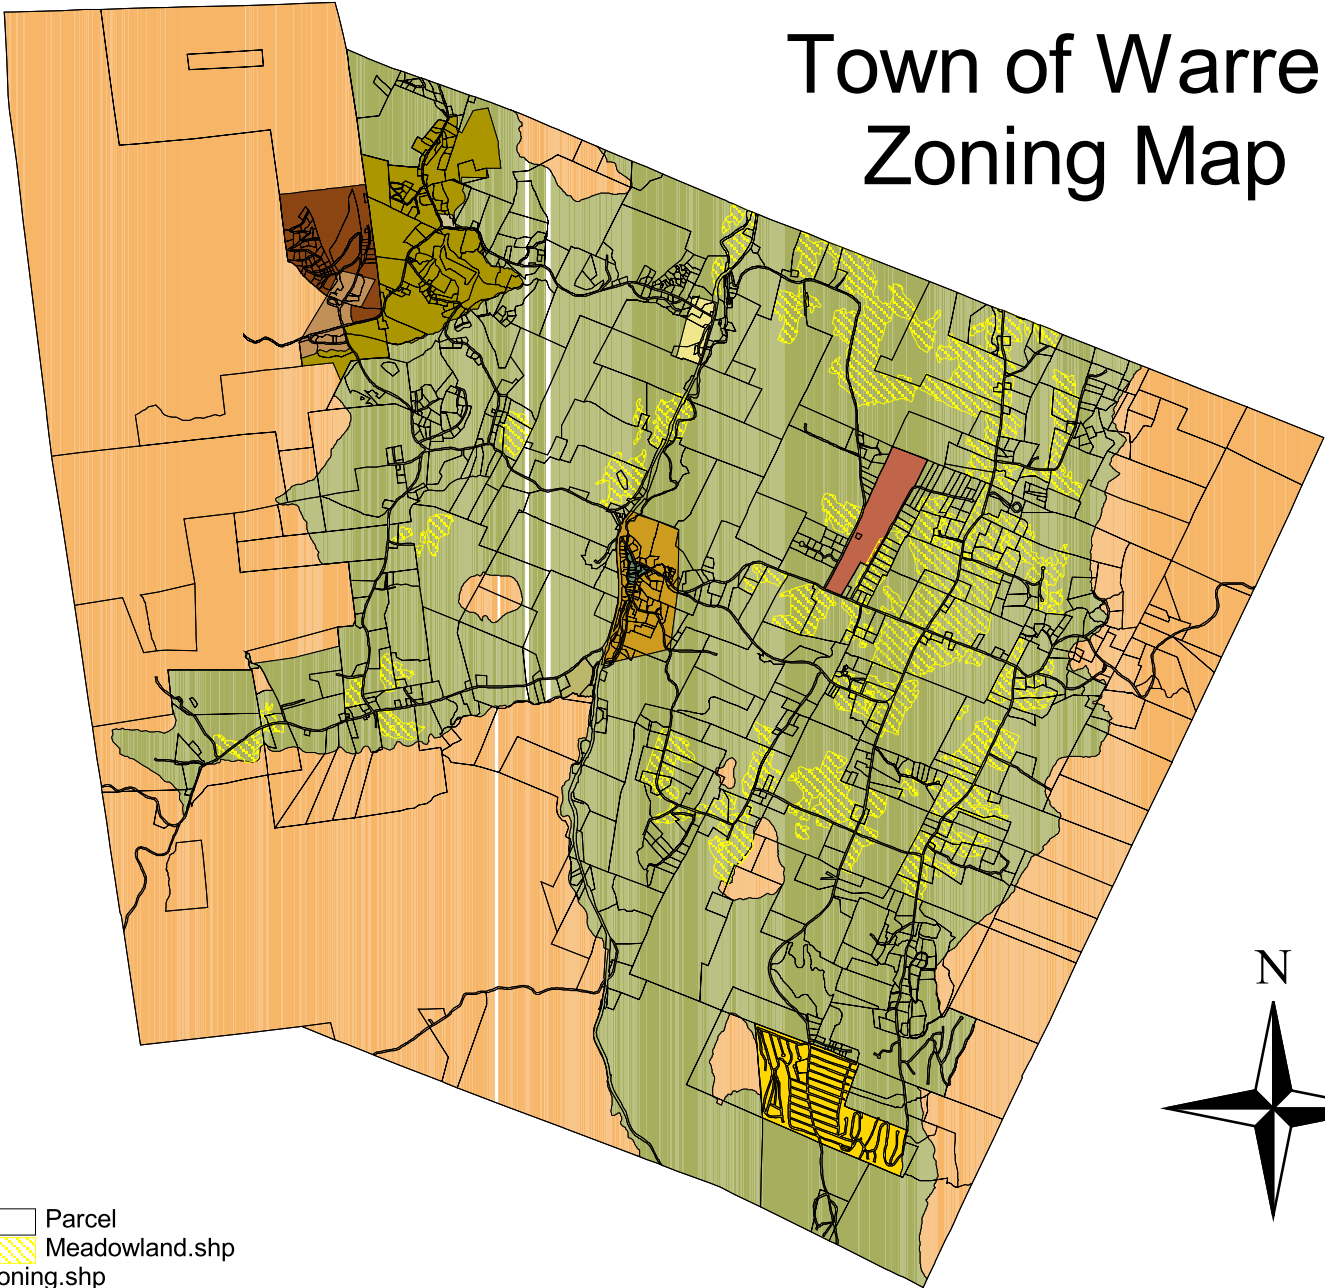

Town of Warren Zoning Map

-  Parcel
-  Meadowland.shp
- Zoning.shp
-  AIRPORT COMMERCIAL DISTRICT
-  ALPINE VILLAGE DISTRICT
-  BOBBIN MILL COMMERCIAL ZONE
-  FOREST RESERVE DISTRICT
-  GERMAN FLATS COMMERCIAL
-  HISTORIC RESIDENTIAL DISTRICT
-  ROUTE 100 COMMERCIAL DISTRICT
-  RURAL RESIDENTIAL
-  SUGARBUSH COMMERCIAL DISTRICT
-  SUGARBUSH VILLAGE RESIDENTIAL
-  VACATION RESIDENTIAL DISTRICT
-  WARREN VILLAGE COMMERCIAL DISTRICT

The data contained in this map is for planning purposes only. The Town of Warren makes no warranty, representation or guaranty as to the accuracy, timeliness or completeness of any of the information provided. The Town of Warren shall assume no liability for any errors, omissions, or inaccuracies in the information or any decision made in reliance upon any information or data furnished.